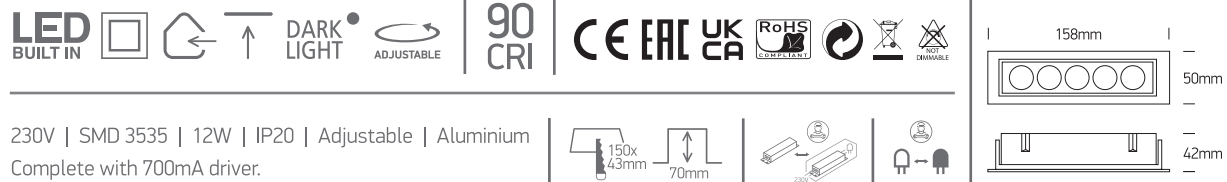

INSTALLATION MANUAL

51012H

Warnings:

1. Make sure that the product is installed properly before connecting to electricity.
2. Do not cover the fitting.
3. Maintenance and installation should only be carried out by a professional electrician.