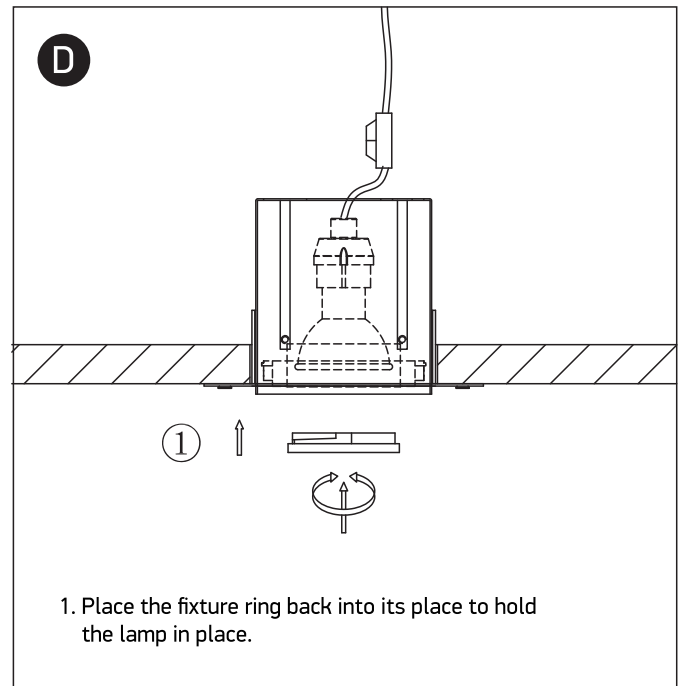

INSTALLATION MANUAL

51010TR

100-240V | MR16 | GU10 | 10W | IP20 | Die cast | Trimless | Adjustable

one
LIGHT

Warnings:

1. Make sure that the product is installed properly before connecting to electricity.
2. Do not cover the fitting.
3. Maintenance and installation should only be carried out by a professional electrician.