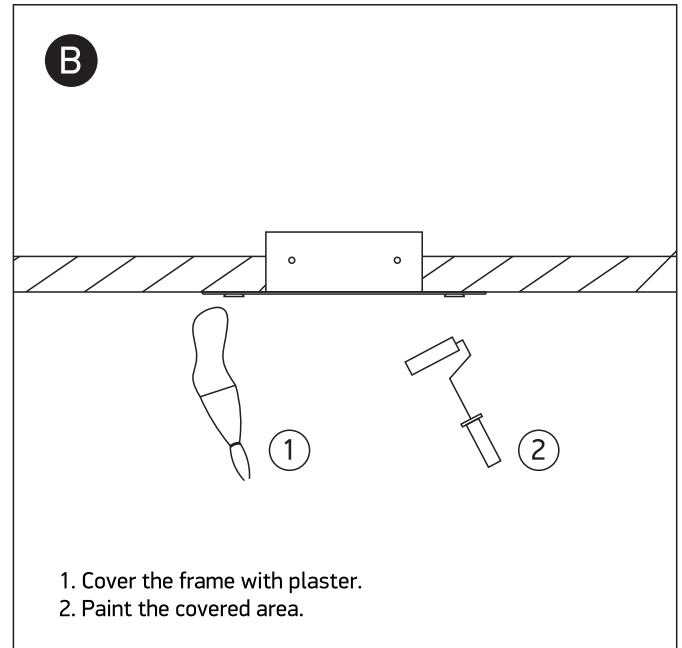

INSTALLATION MANUAL

51010TR

100-240V | MR16 | GU10 | 10W | IP20 | Die cast | Trimless | Adjustable

one
LIGHT

Warnings:

1. Make sure that the product is installed properly before connecting to electricity.
2. Do not cover the fitting.
3. Maintenance and installation should only be carried out by a professional electrician.