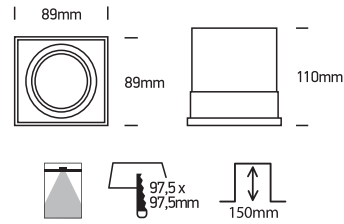

INSTALLATION MANUAL

51010TR

100-240V | MR16 | GU10 | 10W | IP20 | Die cast | Trimless | Adjustable

one
LIGHT

Warnings:

1. Make sure that the product is installed properly before connecting to electricity.
2. Do not cover the fitting.
3. Maintenance and installation should only be carried out by a professional electrician.