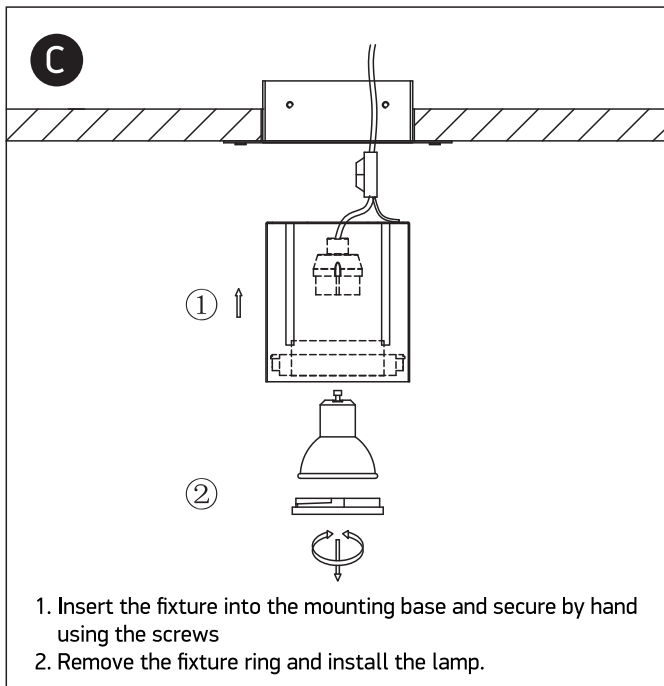

INSTALLATION MANUAL

51010TR

100-240V | MR16 | GU10 | 10W | IP20 | Die cast | Trimless | Adjustable

one
LIGHT

Warnings:

1. Make sure that the product is installed properly before connecting to electricity.
2. Do not cover the fitting.
3. Maintenance and installation should only be carried out by a professional electrician.