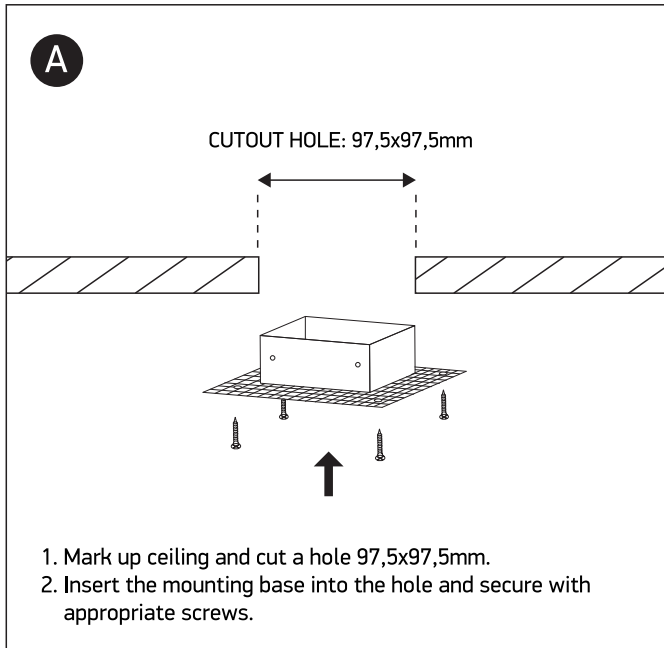

INSTALLATION MANUAL

51010TR

100-240V | MR16 | GU10 | 10W | IP20 | Die cast | Trimless | Adjustable

one
LIGHT

Warnings:

1. Make sure that the product is installed properly before connecting to electricity.
2. Do not cover the fitting.
3. Maintenance and installation should only be carried out by a professional electrician.