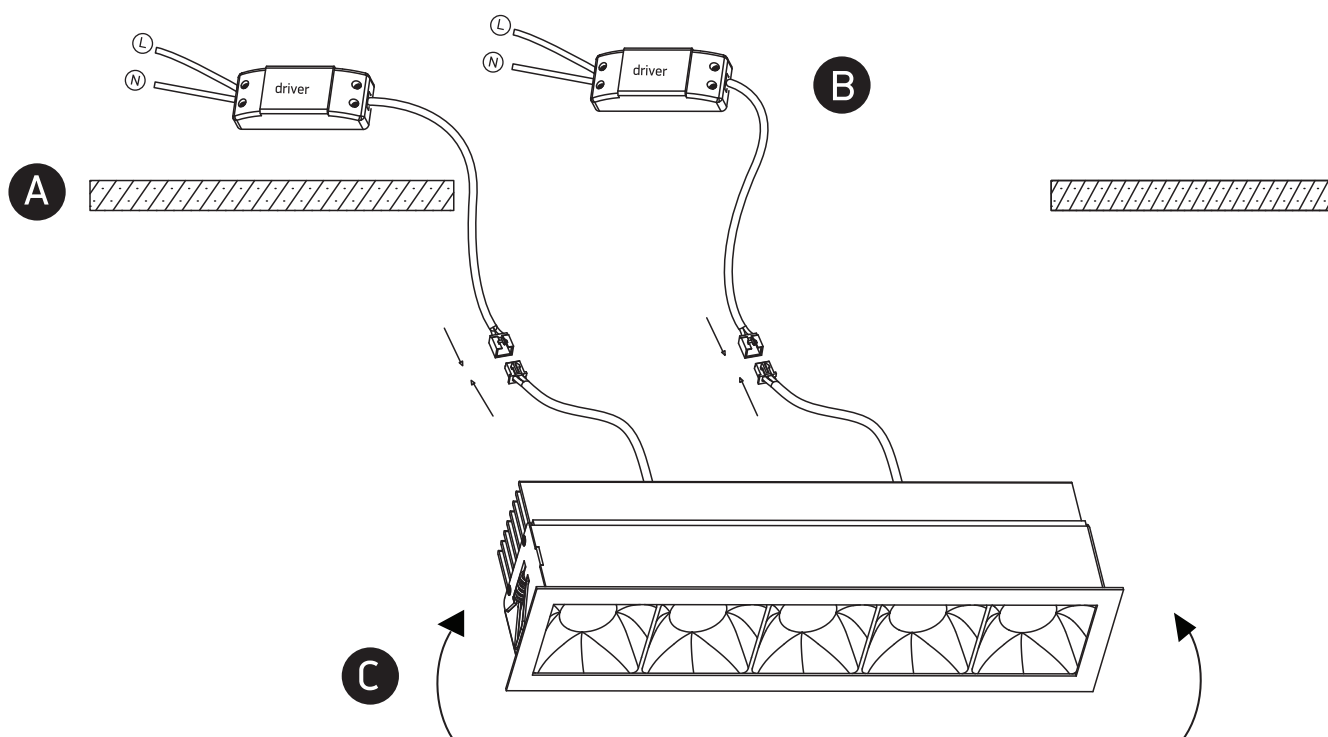

INSTALLATION MANUAL

50507B

ecolight

90
CRI

350mA | COB LED | 5x6,5W | IP20 | Aluminium + steel

Requires 350mA drivers.

one
LIGHT

Warnings:

1. Make sure that the product is installed properly before connecting to electricity.
2. Do not cover the fitting.
3. Maintenance and installation should only be carried out by a professional electrician.