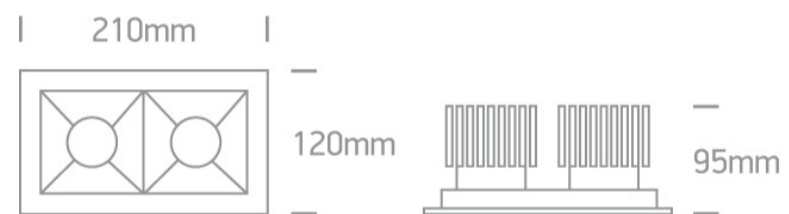

## 50220B/B/W

2x20W downlight LED, shop square boxes range IP20, ideal for commercial applications such as offices, galleries and showrooms.

Supplied with 500mA non-dimmable LED drivers.

Complies with standard EN60598-1 and any other specific standards.

### Dimensions

### Physical Specification

Item Group	06 Downlights Fixed LED
Family	Shop Square Boxes
Order Code	50220B/B/W
Colour	Black
Material	Aluminium
Shape	Rectangular
Length	210mm
Width	120mm
Height	95mm
Cutout Hole Width	190mm
Cutout Hole Length	110mm
Recessed Ceiling	Yes