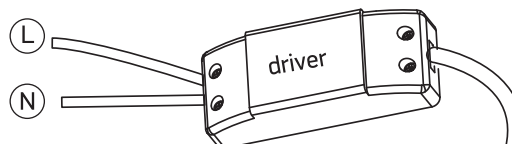

INSTALLATION MANUAL

50406B

ecolight

**90
CRI**

230V | COB LED | 16W | IP20 | Die cast

Complete with 400mA driver.

93mm

93mm

47mm

one
L I G H T

A

B