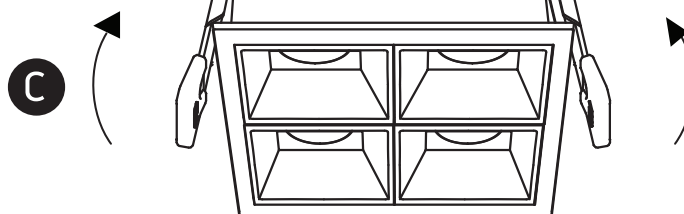

INSTALLATION MANUAL

50406B

ecolight

**90
CRI**

230V | COB LED | 16W | IP20 | Die cast
Complete with 400mA driver.
93mm

93mm

47mm
one
L I G H T

A

B

C

Warnings:

1. Make sure that the product is installed properly before connecting to electricity.
2. Do not cover the fitting.
3. Maintenance and installation should only be carried out by a professional electrician.