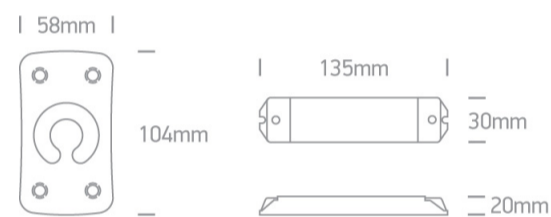

IP20 

Downloads

Dimensions

Gallery

Related items

7830/RGB

7830W/RGB

Physical Specification

Rectangular

Electrical Characteristics

Gear

Gear Type

Led Controller

Input Voltage

12-24V DC

Power(Watts)