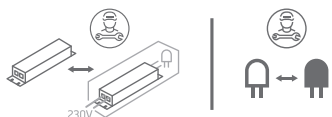

INSTALLATION MANUAL

50306B

ecolight

90
CRI

230V | COB LED | 12W | IP20 | Die cast

Complete with 300mA driver.

54mm

47mm

one
LIGHT

A

B

C

Warnings:

1. Make sure that the product is installed properly before connecting to electricity.
2. Do not cover the fitting.
3. Maintenance and installation should only be carried out by a professional electrician.