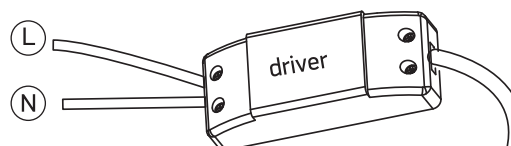

INSTALLATION MANUAL

50306B

ecolight

90
CRI

230V | COB LED | 12W | IP20 | Die cast

Complete with 300mA driver.

54mm

47mm

one
LIGHT

A

B

C

Warnings:

1. Make sure that the product is installed properly before connecting to electricity.
2. Do not cover the fitting.
3. Maintenance and installation should only be carried out by a professional electrician.