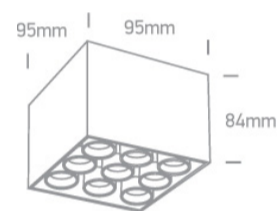

## Dimensions

## Physical Specification

Item Group	13 Wall & Ceiling LED
Family	Dark Light Ceiling Tubes
Order Code	12906C/W/W
Colour	White
Material	Aluminium
Shape	Rectangular
Length	95mm
Width	95mm
Height	84mm
Surface Ceiling	Yes
Indoor	Yes
Adjustable	No

## Illumination Data

Colour Temperature	3000K
Lumen Output	1600lm
Light Efficiency	80lm/W
CRI	85
Beam Angle	25°
Illumination Diagram	
Dark Light	Yes