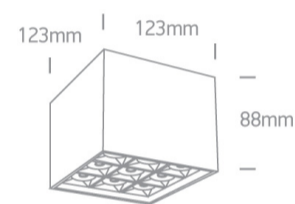

13 Wall & Ceiling LED>Mirror Square Boxes

12906B/W/W

30W COB LED surface Spot with dark chrome reflector.

Supplied with non-dimmable LED driver.

Complies with standard EN60598-1 and any other specific standards.

Downloads

Dimensions

Physical Specification

Item Group	13 Wall & Ceiling LED
Family	Mirror Square Boxes
Order Code	12906B/W/W
Colour	White
Material	Aluminium
Shape	Rectangular
Length	123mm
Width	123mm
Height	88mm
Surface Ceiling	Yes
Indoor	Yes
Adjustable	No

Illumination Data

Colour Temperature	3000K
Lumen Output	2400lm
Light Efficiency	80lm/W
CRI	90
Beam Angle	38°
Illumination Diagram	

Packing Info

Box Weight	1.283kg
Pcs/Carton	12
Barcode	5291889064114
HS Code	9405409900