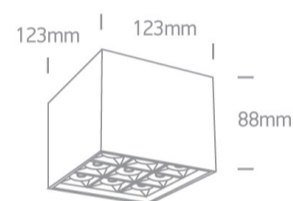

## 13 Wall &amp; Ceiling LED&gt;Mirror Square Boxes

12906B/B/W

30W COB LED surface Spot with dark chrome reflector.

Supplied with non-dimmable LED driver.

Complies with standard EN60598-1 and any other specific standards.

## Dimensions

## Physical Specification

Item Group	13 Wall & Ceiling LED
Family	Mirror Square Boxes
Order Code	12906B/B/W
Colour	Black
Material	Aluminium
Shape	Rectangular
Length	123mm
Width	123mm
Height	88mm
Surface Ceiling	Yes
Indoor	Yes
Adjustable	No