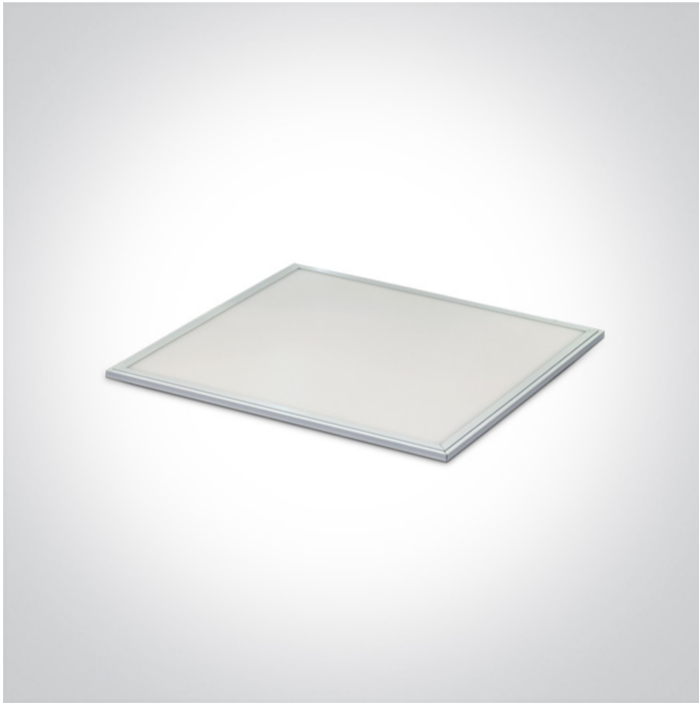

06 Downlights Fixed LED>The 48W Square Panels Aluminium

50148F/W/C

60x60 recessed LED panel for T-rail false ceilings. Can be recessed or suspended. Uniform lighting, ideal for commercial applications.

Complete with dimmable driver.

Item Group

06 Downlights Fixed LED

Family

The 48W Square Panels Aluminium

Order Code

50148F/W/C

Завантажено з mamadecor.ua

Colour

White

Material

Aluminium

Diffuser Material

Acrylic

Shape

Rectangular

Length