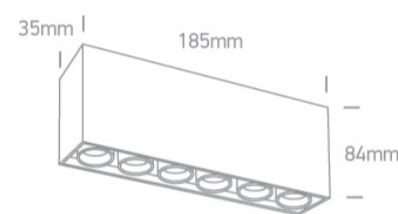

13 Wall & Ceiling LED>Dark Light Ceiling Tubes

12606C/W/W

15W SMD LED ceiling light IP20.

Complete with 700mA driver.

Complies with standard EN60598-1 and any other specific standards.

Downloads

Dimensions

Physical Specification

Item Group	13 Wall & Ceiling LED
Family	Dark Light Ceiling Tubes
Order Code	12606C/W/W
Colour	White
Material	Aluminium
Shape	Rectangular
Length	185mm
Width	35mm
Height	84mm
Surface Ceiling	Yes
Indoor	Yes
Adjustable	No

Illumination Data

Colour Temperature	3000K
Lumen Output	1200lm
Light Efficiency	80lm/W
CRI	85
Beam Angle	25°
Illumination Diagram	
Dark Light	Yes

Packing Info

Box Weight	0.603kg
Pcs/Carton	30
Barcode	5291889066958
HS Code	9405409900