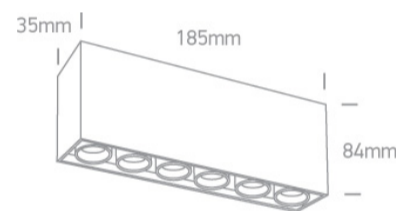

13 Wall & Ceiling LED>Dark Light Ceiling Tubes

12606C/B/W

15W SMD LED ceiling light IP20.

Complete with 700mA driver.

Complies with standard EN60598-1 and any other specific standards.

Downloads

Dimensions

Physical Specification

| | |
|-----------------|--------------------------|
| Item Group | 13 Wall & Ceiling LED |
| Family | Dark Light Ceiling Tubes |
| Order Code | 12606C/B/W |
| Colour | Black |
| Material | Aluminium |
| Shape | Rectangular |
| Length | 185mm |
| Width | 35mm |
| Height | 84mm |
| Surface Ceiling | Yes |
| Indoor | Yes |
| Adjustable | No |