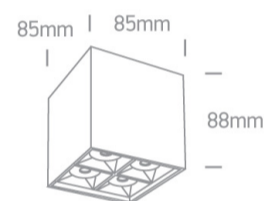

## 13 Wall &amp; Ceiling LED&gt;Mirror Square Boxes

12406B/W/W

15W COB LED surface Spot with dark chrome reflector.

Supplied with non-dimmable LED driver.

Complies with standard EN60598-1 and any other specific standards.

## Dimensions

## Physical Specification

Item Group	13 Wall & Ceiling LED
Family	Mirror Square Boxes
Order Code	12406B/W/W
Colour	White
Material	Aluminium
Shape	Rectangular
Length	85mm
Width	85mm
Height	88mm
Surface Ceiling	Yes
Indoor	Yes
Adjustable	No