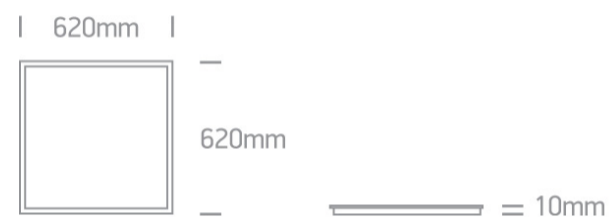

06 Downlights Fixed LED>Panels For Germany/Austria

50140AE/W/C

62x62 recessed LED panel for T-rail false ceilings. Can be recessed or suspended. Uniform lighting, ideal for commercial applications.

Complete with 1000mA driver.

Complies with standard EN60598-1 and any other specific standards.

Downloads

Dimensions

Accessories

050017

050108

Related items

89050L

89050TLD

Physical Specification

Item Group

06 Downlights Fixed LED

Family	Panels For Germany/Austria
Order Code	50140AE/W/C
Colour	White
Material	Aluminium
Shape	Rectangular
Length	595mm
Width	595mm
Height	10mm
Recessed T-Ceiling	Yes
Depth Required	50mm
Indoor	Yes
Adjustable	No

Illumination Data

Colour Temperature	4000K
Lumen Output	3400lm
Light Efficiency	85lm/W
CRI	80
Beam Angle	120°

Packing Info

Box Weight	3,4Kg
Pcs/Carton	6
Barcode	5291889045595
HS Code	9405119090

Certification & Warranty