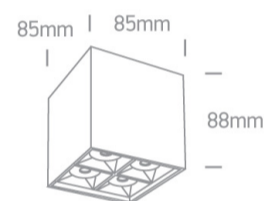

13 Wall & Ceiling LED>Mirror Square Boxes

12406B/B/W

15W COB LED surface Spot with dark chrome reflector.

Supplied with non-dimmable LED driver.

Complies with standard EN60598-1 and any other specific standards.

Downloads

Dimensions

Physical Specification

Item Group	13 Wall & Ceiling LED
Family	Mirror Square Boxes
Order Code	12406B/B/W
Colour	Black
Material	Aluminium
Shape	Rectangular
Length	85mm
Width	85mm
Height	88mm
Surface Ceiling	Yes
Indoor	Yes
Adjustable	No

Illumination Data

Colour Temperature	3000K
Lumen Output	1200lm
Light Efficiency	80lm/W
CRI	90
Beam Angle	38°
Illumination Diagram	

Packing Info

Box Weight	0.690kg
Pcs/Carton	30
Barcode	5291889064091
HS Code	9405409900