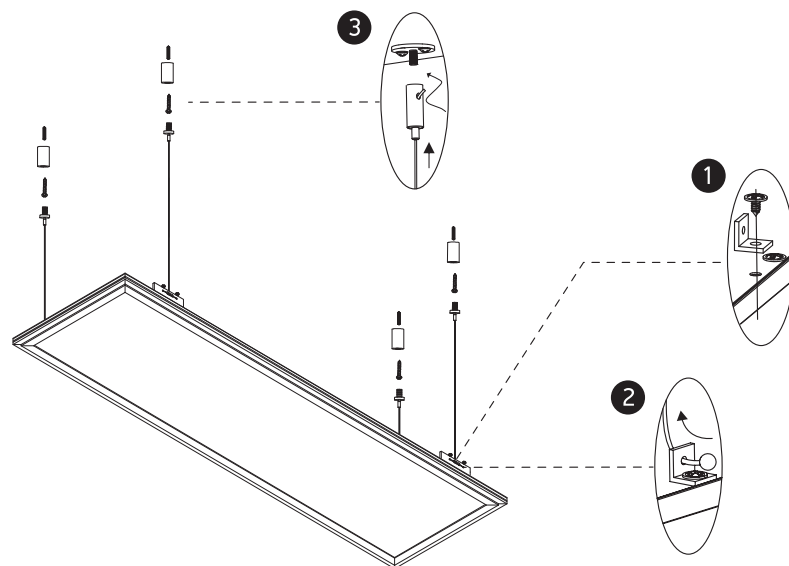

INSTALLATION MANUAL

50148RE

ecopanel

1195mm

295mm

one
LIGHT

1200mA | SMD 2835 | 48W | IP20 | Aluminium

Requires 1200mA driver. Optional suspension kit. Order code 050017.

80
CRI

Recessed fitting for 1200x300mm T-rail false ceilings

B

Ceiling mount suspended applications using optional kit 050017.

Warnings:

1. Make sure that the product is installed properly before connecting to electricity.
2. Do not cover the fitting.
3. Maintenance and installation should only be carried out by a professional electrician.