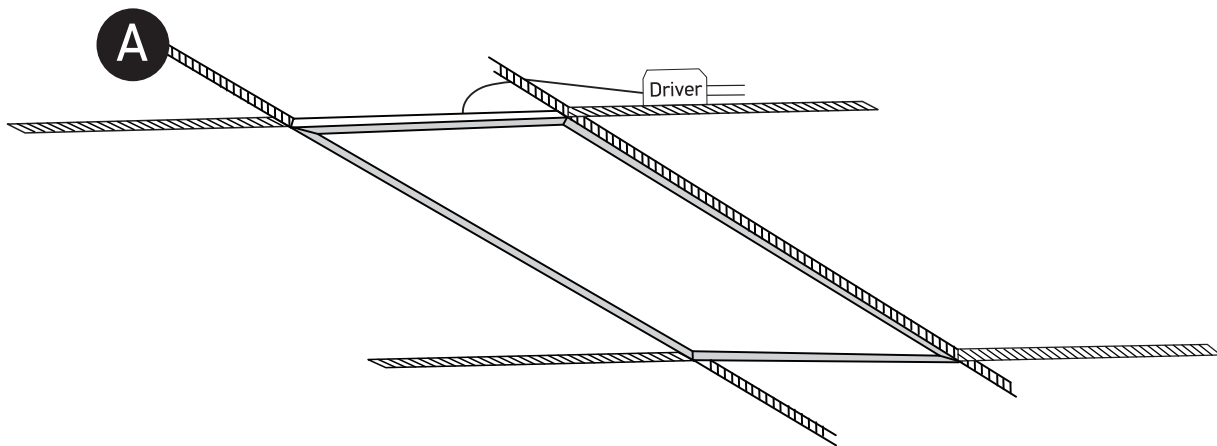

INSTALLATION MANUAL

50148RE

ecopanel

1195mm

295mm

one
LIGHT

1200mA | SMD 2835 | 48W | IP20 | Aluminium

Requires 1200mA driver. Optional suspension kit. Order code 050017.

80
CRI

Recessed fitting for 1200x300mm T-rail false ceilings

B

Ceiling mount suspended applications using optional kit 050017.

Warnings:

1. Make sure that the product is installed properly before connecting to electricity.
2. Do not cover the fitting.
3. Maintenance and installation should only be carried out by a professional electrician.