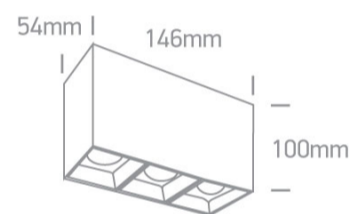

## Dimensions

## Physical Specification

Item Group	13 Wall & Ceiling LED
Family	Surface Shop Square Boxes Aluminium
Order Code	12307B/W/W
Colour	White
Material	Aluminium
Shape	Rectangular
Length	146mm
Width	54mm
Height	100mm
Surface Ceiling	Yes
Indoor	Yes
Adjustable	No

## Illumination Data

Colour Temperature	3000K
Lumen Output	3X550lm
Light Efficiency	78,57lm/W
CRI	90
Beam Angle	36°
Illumination Diagram	

## Packing Info

Box Length	17cm
Box Width	8cm
Box Height	12,5cm
Box Weight	0.983kg
Pcs/Carton	12
Barcode	5291889058342
HS Code	9405413990

Certification & Warranty

Warranty

3 Years

Weee Directive

Yes

switch to  
**one light!**