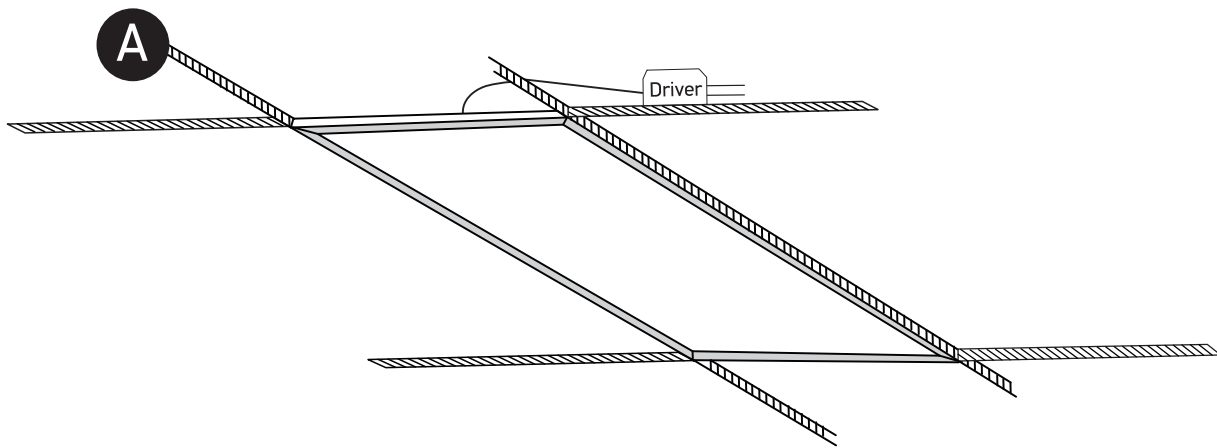

INSTALLATION MANUAL

50148RE

ecopanel

1195mm

295mm

one
LIGHT

1200mA | SMD 2835 | 48W | IP20 | Aluminium

Requires 1200mA driver. Optional suspension kit. Order code 050017.

80
CRI

Recessed fitting for 1200x300mm T-rail false ceilings

Ceiling mount suspended applications using optional kit 050017.

Warnings:

1. Make sure that the product is installed properly before connecting to electricity.
2. Do not cover the fitting.
3. Maintenance and installation should only be carried out by a professional electrician.