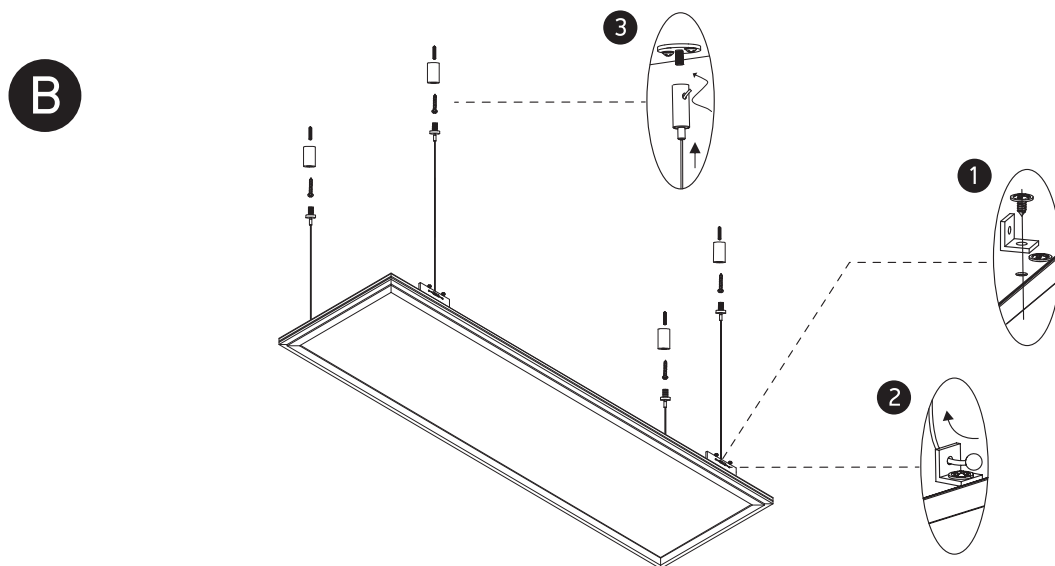

INSTALLATION MANUAL

50148RE

ecopanel

1195mm

295mm

one
LIGHT

1200mA | SMD 2835 | 48W | IP20 | Aluminium

Requires 1200mA driver. Optional suspension kit. Order code 050017.

80
CRI

Recessed fitting for 1200x300mm T-rail false ceilings

Ceiling mount suspended applications using optional kit 050017.

Warnings:

1. Make sure that the product is installed properly before connecting to electricity.
2. Do not cover the fitting.
3. Maintenance and installation should only be carried out by a professional electrician.