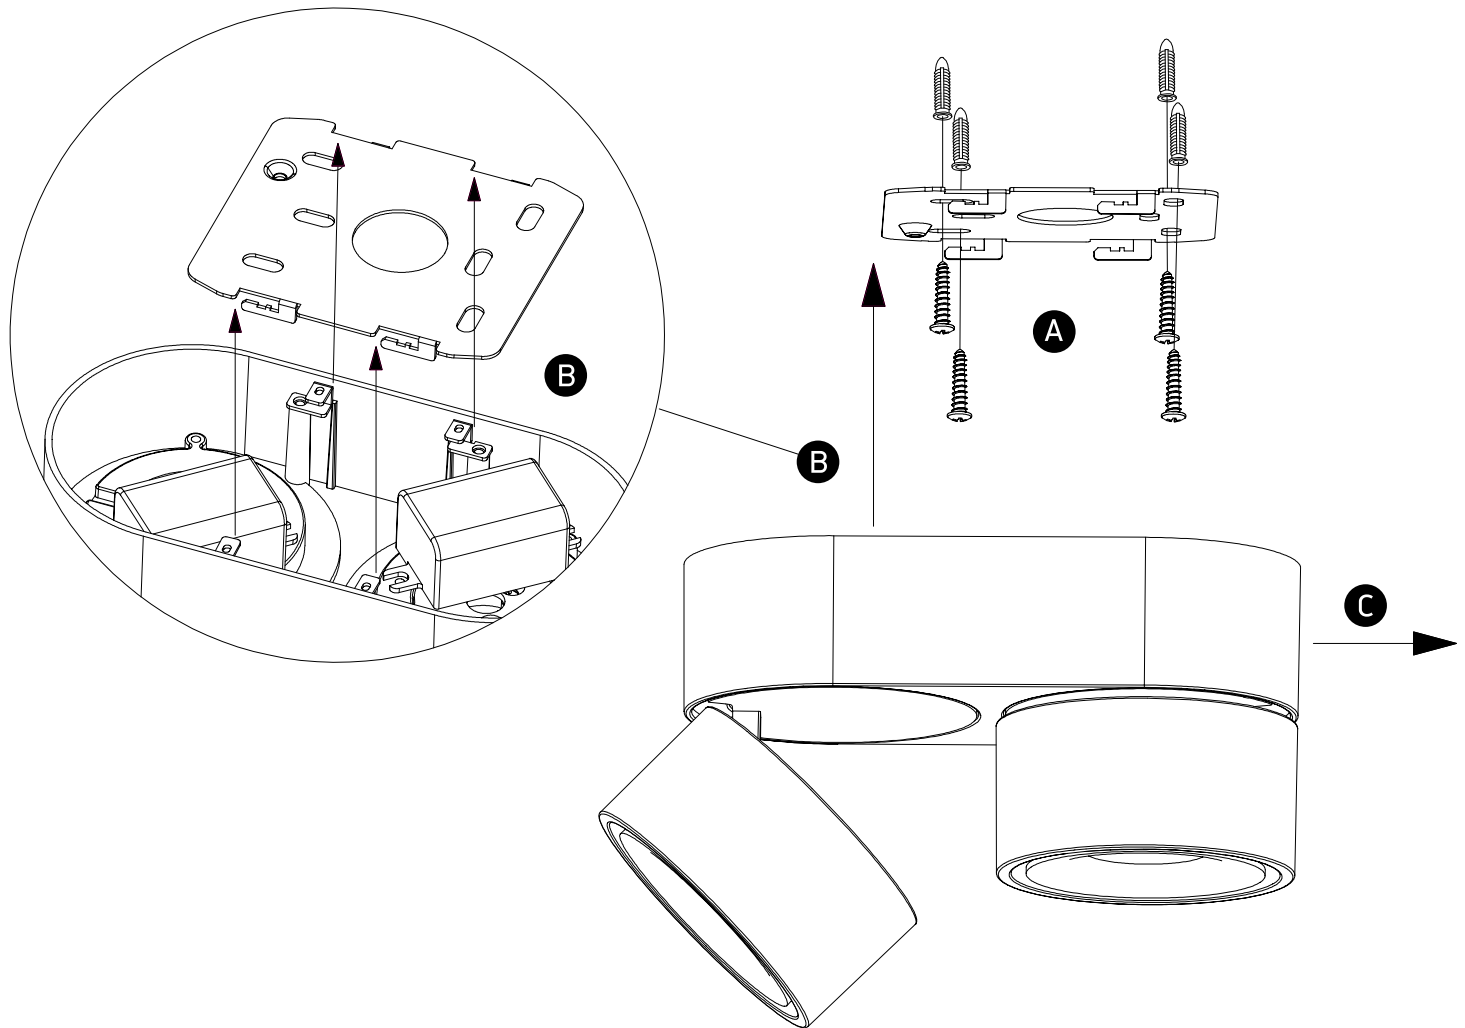

INSTALLATION MANUAL

12208LA

LED
BUILT IN

ADJUSTABLE

90
CRI

CE

EAC

UK
CARoHS
COMPLIANT

230V | COB LED | 2x8W | IP20 | Aluminium | Adjustable
Complete with 700mA driver.

one
LIGHT

Warnings:

1. Make sure that the product is installed properly before connecting to electricity.
2. Do not cover the fitting.
3. Maintenance and installation should only be carried out by a professional electrician.