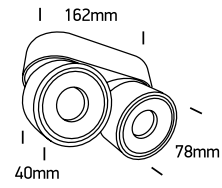

INSTALLATION MANUAL

12208LA

LED
BUILT IN

ADJUSTABLE

90
CRI

CE

EAC

UK
CARoHS
COMPLIANT

230V | COB LED | 2x8W | IP20 | Aluminium | Adjustable
Complete with 700mA driver.

one
LIGHT

Warnings:

1. Make sure that the product is installed properly before connecting to electricity.
2. Do not cover the fitting.
3. Maintenance and installation should only be carried out by a professional electrician.