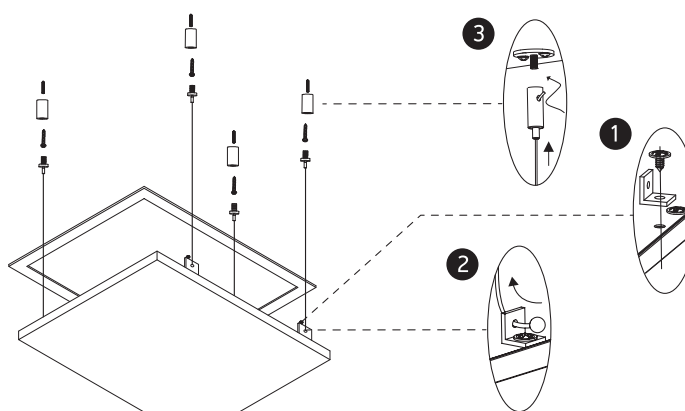

INSTALLATION MANUAL

50148E

ecopanel

80
CRI

595mm

595mm

one
LIGHT

1200mA | SMD 2835 | 48W | IP20 | Aluminium

Driver must be ordered separately.
Optional suspension kit.
Order code 050017.

A

Recessed fitting for 600x600mm T-rail false ceiling.

B

Recessed fitting using optional recessed kit (4pcs) 050108.

C

Ceiling mount suspended applications using optional kit 050017.