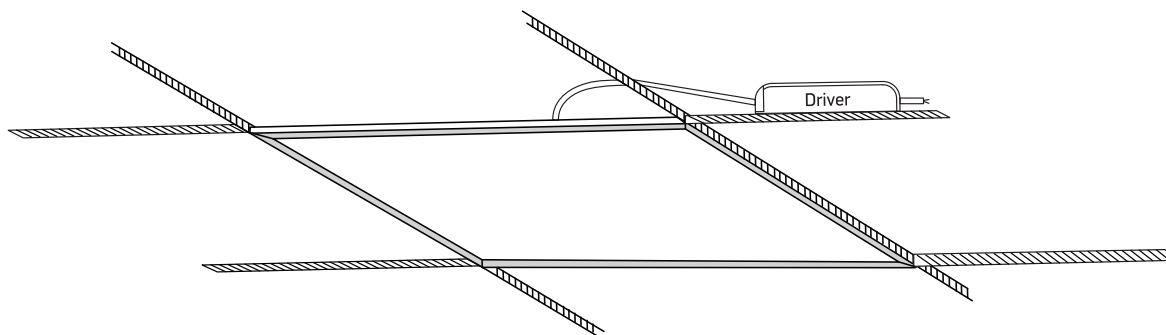

INSTALLATION MANUAL

50148E

ecopanel

80
CRI

595mm

595mm

one
LIGHT

1200mA | SMD 2835 | 48W | IP20 | Aluminium

Driver must be ordered separately.
Optional suspension kit.
Order code 050017.

A

Recessed fitting for 600x600mm T-rail false ceiling.

B

Recessed fitting using optional recessed kit (4pcs) 050108.

C

Ceiling mount suspended applications using optional kit 050017.