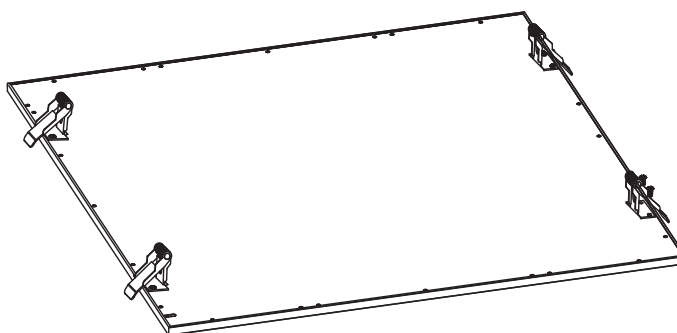

INSTALLATION MANUAL

50148E

ecopanel

80
CRI

595mm

595mm

one
LIGHT

1200mA | SMD 2835 | 48W | IP20 | Aluminium

Driver must be ordered separately.
Optional suspension kit.
Order code 050017.

A

Recessed fitting for 600x600mm T-rail false ceiling.

B

Recessed fitting using optional recessed kit (4pcs) 050108.

C

Ceiling mount suspended applications using optional kit 050017.