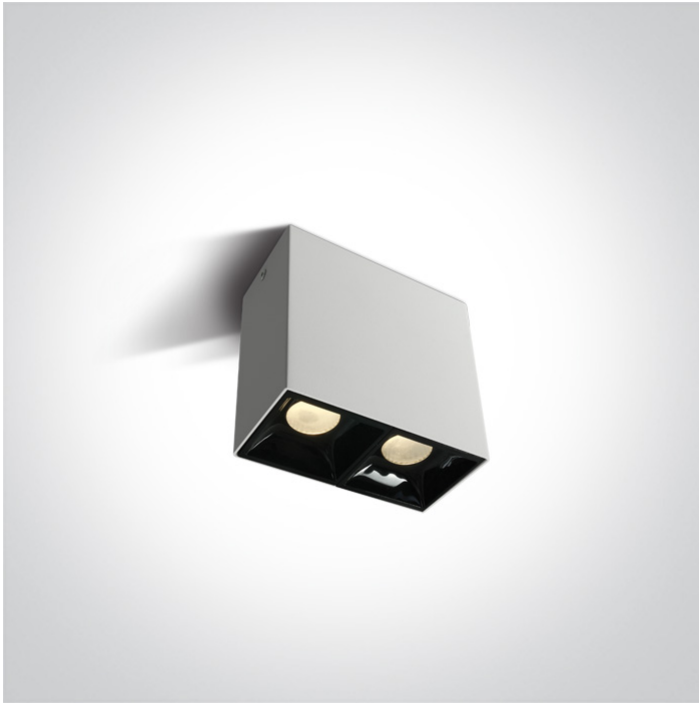

13 Wall &amp; Ceiling LED&gt;Surface Shop Square Boxes Aluminium

12207B/W/W

2x7W COB LED downlight, ideal for residential and commercial illumination.

Complete with non-dimmable LED driver.

Complies with standard EN60598-1 and any other specific standards.

## Physical Specification

Item Group	13 Wall & Ceiling LED
Family	Surface Shop Square Boxes Aluminium
Order Code	12207B/W/W
Colour	White
Material	Aluminium
Shape	Rectangular
Length	105mm
Width	54mm
Height	100mm
Surface Ceiling	Yes
Indoor	Yes
Adjustable	No

Gear	Built In
Fitting + Driver	
Input Voltage	100-240V
50 Hz	Yes
60 Hz	Yes
Safety Class	
Power(Watts)	2x7W
IP Rating	IP20
Light Source	LED built in
Dimmable	No
F Mark	

Fitting	
Input Type	Constant Current
Input Current	350mA
Voltage	35,6V
Power(Watts)	12,5W
IP Rating	IP20
Light Source	LED built in
LED Type	COB
LED Brand	Citizen
LED Number	2

## Illumination Data

Colour Temperature	3000K
Lumen Output	2X550lm
Light Efficiency	78,57lm/W
CRI	90
Beam Angle	36°
Illumination Diagram	