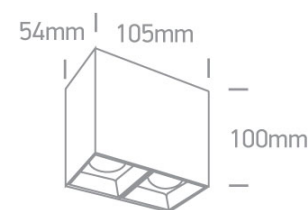

## Dimensions

## Physical Specification

Item Group	13 Wall & Ceiling LED
Family	Surface Shop Square Boxes Aluminium
Order Code	12207B/W/W
Colour	White
Material	Aluminium
Shape	Rectangular
Length	105mm
Width	54mm
Height	100mm
Surface Ceiling	Yes
Indoor	Yes
Adjustable	No

## Illumination Data

Colour Temperature	3000K
Lumen Output	2X550lm
Light Efficiency	78,57lm/W
CRI	90
Beam Angle	36°
Illumination Diagram	

## Packing Info

Box Length	13cm
Box Width	8cm
Box Height	12,5cm
Box Weight	0.729kg
Pcs/Carton	24
Barcode	5291889058335
HS Code	9405413990

Certification & Warranty

Warranty

3 Years

Weee Directive

Yes

switch to  
**one light!**