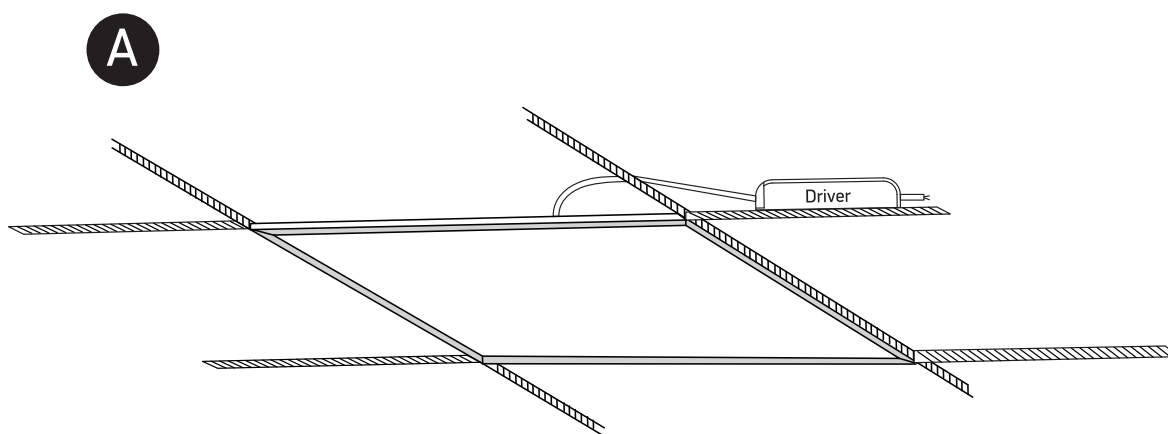

INSTALLATION MANUAL

50148AU

ecopanel

DIMMABLE

UGR19

one
LIGHT

1200mA | SMD 2835 | 48W | IP20 | Aluminium

D A Germany / Austria

Requires 1200mA driver.
Optional suspension kit.
Order code 050017.

80
CRI

Recessed fitting for 620x620mm T-rail false ceilings.

Ceiling mount suspended applications using optional kit 050017.

Warnings:

1. Make sure that the product is installed properly before connecting to electricity.
2. Do not cover the fitting.
3. Maintenance and installation should only be carried out by a professional electrician.