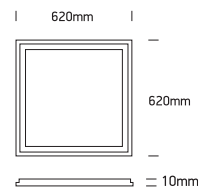

INSTALLATION MANUAL

50148AU

ecopanel

DIMMABLE

UGR19

one
LIGHT

1200mA | SMD 2835 | 48W | IP20 | Aluminium

D A Germany / Austria

Requires 1200mA driver.
Optional suspension kit.
Order code 050017.

80
CRI

Recessed fitting for 620x620mm T-rail false ceilings.

Ceiling mount suspended applications using optional kit 050017.

Warnings:

1. Make sure that the product is installed properly before connecting to electricity.
2. Do not cover the fitting.
3. Maintenance and installation should only be carried out by a professional electrician.