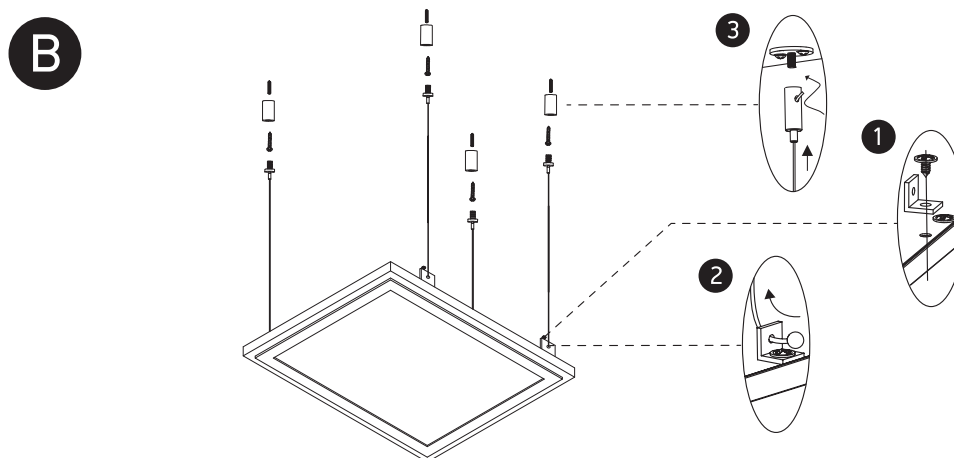

INSTALLATION MANUAL

50148AU

ecopanel

DIMMABLE

UGR19

one
LIGHT

1200mA | SMD 2835 | 48W | IP20 | Aluminium

D A Germany / Austria

Requires 1200mA driver.
Optional suspension kit.
Order code 050017.

80
CRI

Recessed fitting for 620x620mm T-rail false ceilings.

Ceiling mount suspended applications using optional kit 050017.

Warnings:

1. Make sure that the product is installed properly before connecting to electricity.
2. Do not cover the fitting.
3. Maintenance and installation should only be carried out by a professional electrician.