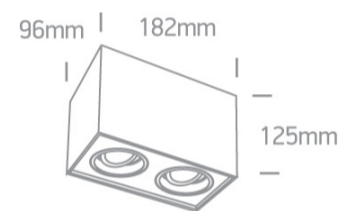

12 Wall & Ceiling>The GU10 Adjustable Cubes Aluminium

12205YA/W

2X10W MR16 GU10 Ceiling Light.

Complies with standard EN60598-1 and any other specific standards.

Downloads

Dimensions

Physical Specification

Item Group	12 Wall & Ceiling
Family	The GU10 Adjustable Cubes Aluminium
Order Code	12205YA/W
Colour	White
Material	Aluminium
Shape	Rectangular
Length	182mm
Width	96mm
Height	125mm
Surface Ceiling	Yes
Indoor	Yes
Adjustable	2 Directions

F Mark	
--------	---

Illumination Data

Illumination Diagram	
----------------------	---

Packing Info

Box Length	19cm
------------	------

Box Width	10,5cm
-----------	--------

Box Height	13cm
------------	------