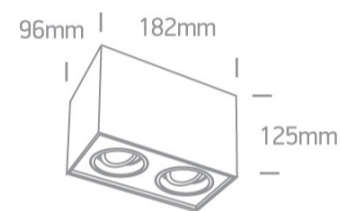

12 Wall & Ceiling>The GU10 Adjustable Cubes Aluminium

12205YA/B

2X10W MR16 GU10 Ceiling Light.

Complies with standard EN60598-1 and any other specific standards.

Downloads

Dimensions

Physical Specification

Item Group	12 Wall & Ceiling
Family	The GU10 Adjustable Cubes Aluminium
Order Code	12205YA/B
Colour	Black
Material	Aluminium
Shape	Rectangular
Length	182mm
Width	96mm
Height	125mm
Surface Ceiling	Yes
Indoor	Yes
Adjustable	2 Directions

F Mark	
--------	---

Illumination Data

Illumination Diagram	
----------------------	---

Packing Info

Box Length	19cm
------------	------

Box Width	10,5cm
-----------	--------

Box Height	13cm
------------	------