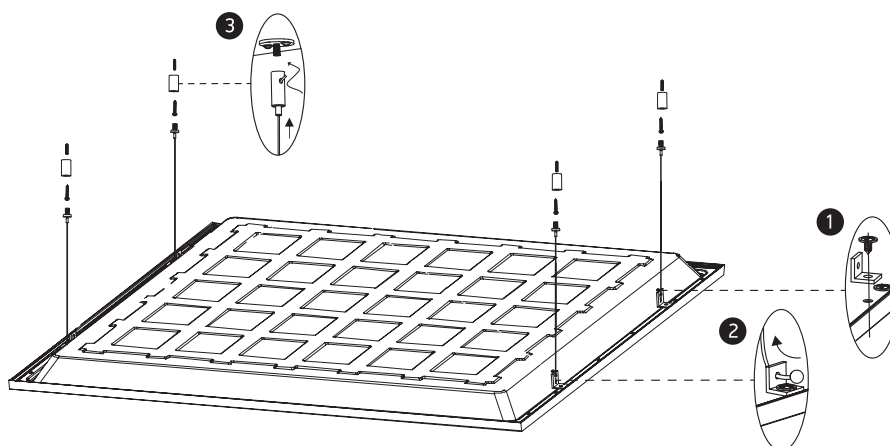

INSTALLATION MANUAL

50140BW

ecopanel

80
CRI

230V | SMD 2835 | 40W | IP65 | Aluminium + Steel
Complete with 950mA driver.

one
LIGHT

A Recessed fitting for 600x600mm T-rail false ceilings.

B Mounting fitting using optional mounting clips 050108.

C Ceiling mount suspended applications using optional kit 050017.

Warnings:

1. Make sure that the product is installed properly before connecting to electricity.
2. Do not cover the fitting.
3. Maintenance and installation should only be carried out by a professional electrician.