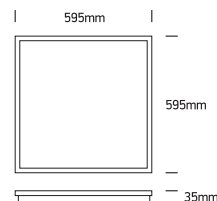

INSTALLATION MANUAL

50140BW

ecopanel

80
CRI

230V | SMD 2835 | 40W | IP65 | Aluminium + Steel
Complete with 950mA driver.

one
LIGHT

A Recessed fitting for 600x600mm T-rail false ceilings.

B Mounting fitting using optional mounting clips 050108.