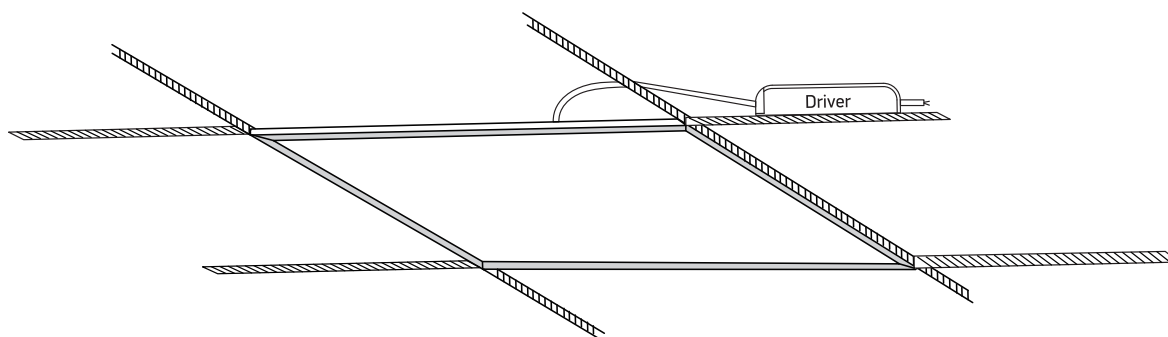

INSTALLATION MANUAL

50140BW

ecopanel

80
CRI

230V | SMD 2835 | 40W | IP65 | Aluminium + Steel
Complete with 950mA driver.

one
LIGHT

A Recessed fitting for 600x600mm T-rail false ceilings.

B Mounting fitting using optional mounting clips 050108.