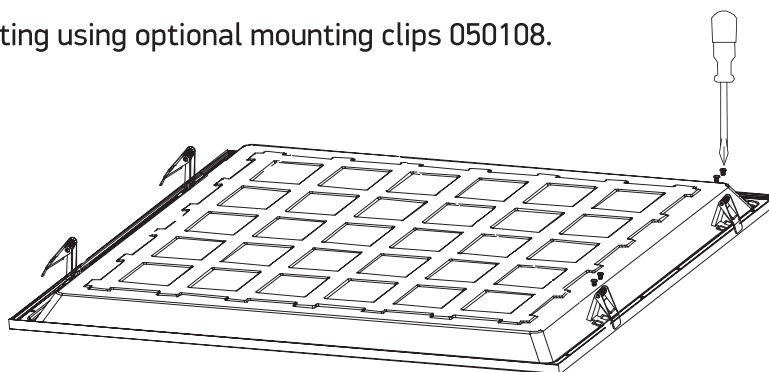

INSTALLATION MANUAL

50140BW

ecopanel

80
CRI

230V | SMD 2835 | 40W | IP65 | Aluminium + Steel
Complete with 950mA driver.

one
LIGHT

A Recessed fitting for 600x600mm T-rail false ceilings.

B Mounting fitting using optional mounting clips 050108.