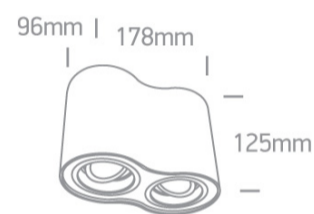

12 Wall &amp; Ceiling&gt;The GU10 Adjustable Cylinders Aluminium

12205Y/W

2x10W MR16 GU10 Ceiling Light.

Complies with standard EN60598-1 and any other specific standards.

## Dimensions

## Physical Specification

Item Group	12 Wall & Ceiling
Family	The GU10 Adjustable Cylinders Aluminium
Order Code	12205Y/W
Colour	White
Material	Aluminium
Shape	Circular
Height	125mm
Diameter	96mm
Surface Ceiling	Yes
Indoor	Yes
Adjustable	2 Directions

### Packing Info

Box Length	19cm
------------	------

Box Width	10,5cm
-----------	--------

Box Height	13cm
------------	------

Box Weight	0.800kg
------------	---------

Pcs/Carton	20
------------	----

Barcode	5291889060499
---------	---------------