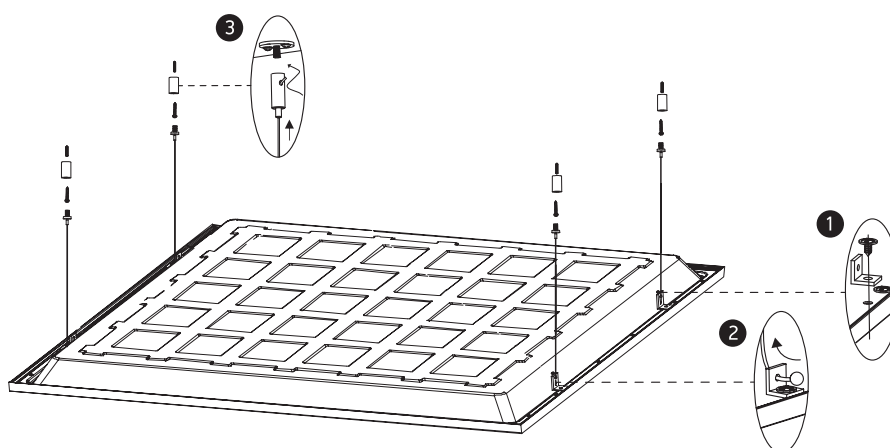

INSTALLATION MANUAL

50140BU

ecopanel

UGR19

80
CRI

one
LIGHT

230V | SMD 2835 | 40W | IP20 | Aluminium + Steel
Complete with 1000mA driver.

A Recessed fitting for 600x600mm T-rail false ceilings.

B Mounting fitting using optional mounting clips 050108.

C Ceiling mount suspended applications using optional kit 050017.

Warnings:

1. Make sure that the product is installed properly before connecting to electricity.
2. Do not cover the fitting.
3. Maintenance and installation should only be carried out by a professional electrician.