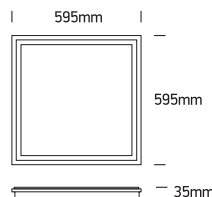

INSTALLATION MANUAL

50140BU

ecopanel

UGR19

80
CRI

one
LIGHT

230V | SMD 2835 | 40W | IP20 | Aluminium + Steel
Complete with 1000mA driver.

A Recessed fitting for 600x600mm T-rail false ceilings.