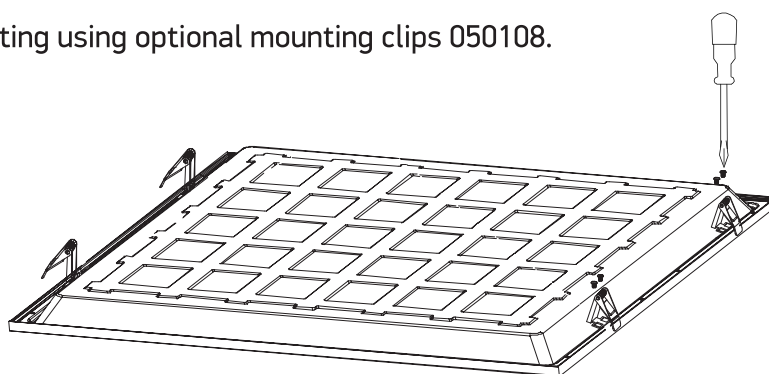

B Mounting fitting using optional mounting clips 050108.