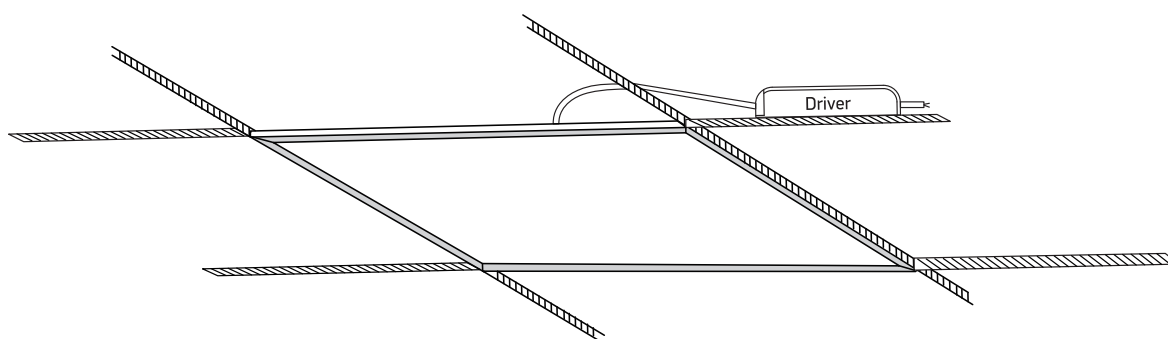

INSTALLATION MANUAL

50140BU

ecopanel

UGR19

80
CRI

one
LIGHT

230V | SMD 2835 | 40W | IP20 | Aluminium + Steel
Complete with 1000mA driver.

A Recessed fitting for 600x600mm T-rail false ceilings.

B Mounting fitting using optional mounting clips 050108.

C Ceiling mount suspended applications using optional kit 050017.

Warnings:

1. Make sure that the product is installed properly before connecting to electricity.
2. Do not cover the fitting.
3. Maintenance and installation should only be carried out by a professional electrician.