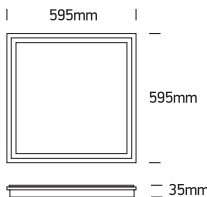

INSTALLATION MANUAL

50140BU

ecopanel

UGR19

80
CRI

230V | SMD 2835 | 40W | IP20 | Aluminium + Steel
Complete with 1000mA driver.

one
LIGHT

A Recessed fitting for 600x600mm T-rail false ceilings.