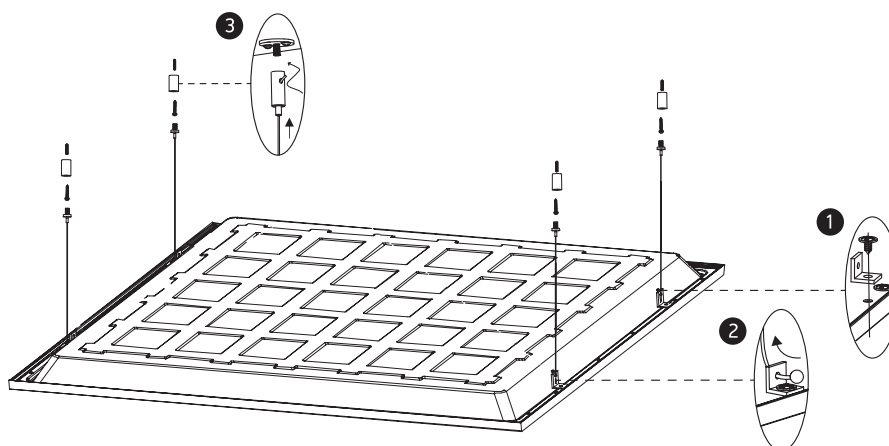

INSTALLATION MANUAL

50140BU

ecopanel

UGR19

80
CRI

230V | SMD 2835 | 40W | IP20 | Aluminium + Steel
Complete with 1000mA driver.

one
LIGHT

A Recessed fitting for 600x600mm T-rail false ceilings.

B Mounting fitting using optional mounting clips 050108.

C Ceiling mount suspended applications using optional kit 050017.

Warnings:

1. Make sure that the product is installed properly before connecting to electricity.
2. Do not cover the fitting.
3. Maintenance and installation should only be carried out by a professional electrician.