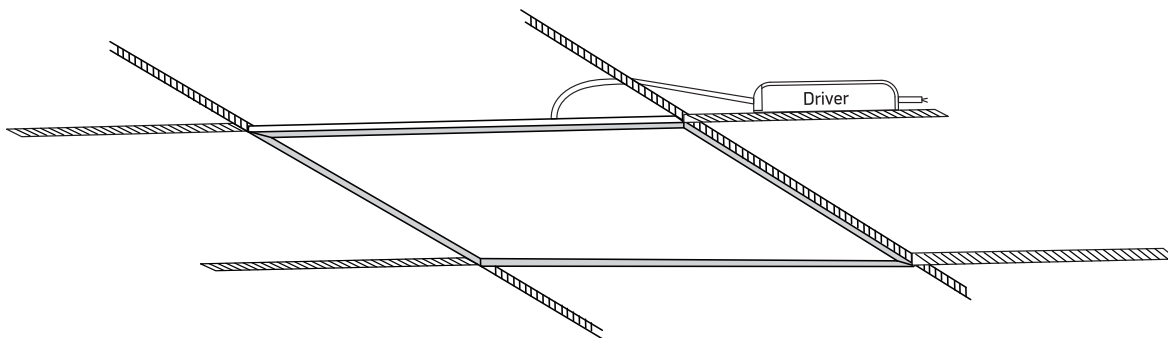

INSTALLATION MANUAL

50140BU

ecopanel

UGR19

80
CRI

230V | SMD 2835 | 40W | IP20 | Aluminium + Steel
Complete with 1000mA driver.

one
LIGHT

A Recessed fitting for 600x600mm T-rail false ceilings.

B Mounting fitting using optional mounting clips 050108.

C Ceiling mount suspended applications using optional kit 050017.

Warnings:

1. Make sure that the product is installed properly before connecting to electricity.
2. Do not cover the fitting.
3. Maintenance and installation should only be carried out by a professional electrician.