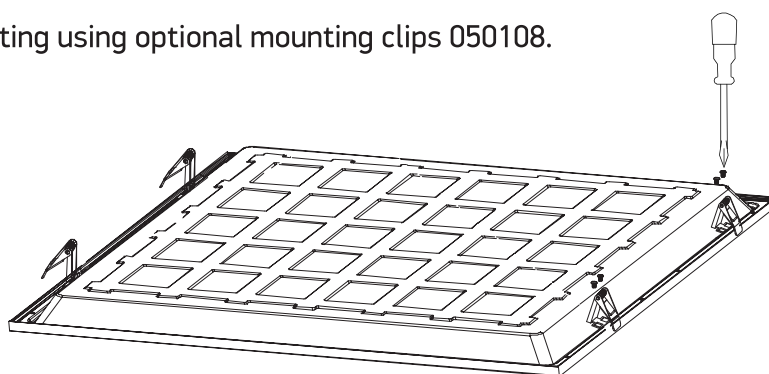

INSTALLATION MANUAL

50140B

ecopanel

80
CRI

CE

RoHS
COMPLIANT

NOT
DIMMABLE

230V | SMD 2835 | 40W | IP20 | Aluminium + Steel
Complete with 850mA driver.

one
LIGHT

A Recessed fitting for 600x600mm T-rail false ceilings.

B Mounting fitting using optional mounting clips 050108.

C Ceiling mount suspended applications using optional kit 050017.

Warnings:

1. Make sure that the product is installed properly before connecting to electricity.
2. Do not cover the fitting.
3. Maintenance and installation should only be carried out by a professional electrician.