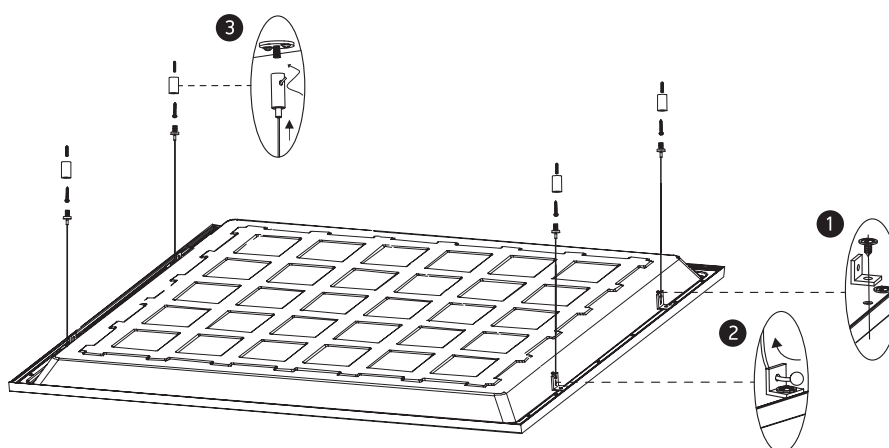

one
LIGHT

A Recessed fitting for 600x600mm T-rail false ceilings.

B Mounting fitting using optional mounting clips 050108.

C Ceiling mount suspended applications using optional kit 050017.

Warnings:

1. Make sure that the product is installed properly before connecting to electricity.
2. Do not cover the fitting.
3. Maintenance and installation should only be carried out by a professional electrician.