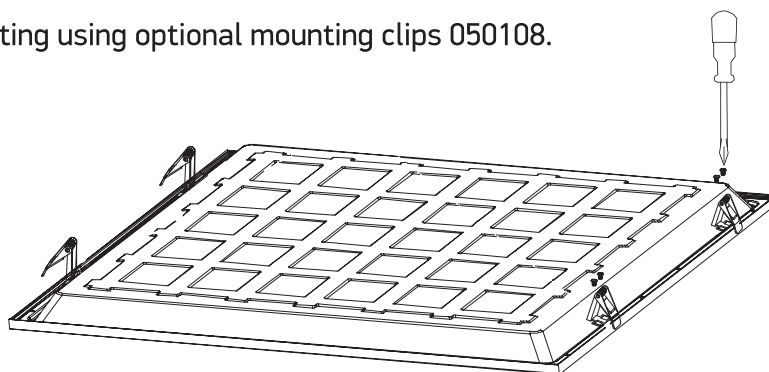

INSTALLATION MANUAL

50140B

ecopanel

80
CRI

CE

RoHS
COMPLIANT

NOT
DIMMABLE

230V | SMD 2835 | 40W | IP20 | Aluminium + Steel
Complete with 850mA driver.

one
LIGHT

A Recessed fitting for 600x600mm T-rail false ceilings.

B Mounting fitting using optional mounting clips 050108.

C Ceiling mount suspended applications using optional kit 050017.

Warnings:

1. Make sure that the product is installed properly before connecting to electricity.
2. Do not cover the fitting.
3. Maintenance and installation should only be carried out by a professional electrician.