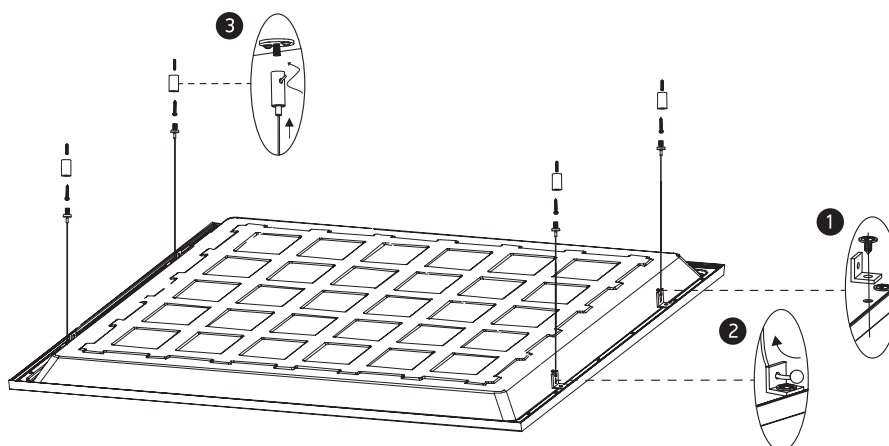

one
LIGHT

A Recessed fitting for 600x600mm T-rail false ceilings.

B Mounting fitting using optional mounting clips 050108.

C Ceiling mount suspended applications using optional kit 050017.

Warnings:

1. Make sure that the product is installed properly before connecting to electricity.
2. Do not cover the fitting.
3. Maintenance and installation should only be carried out by a professional electrician.