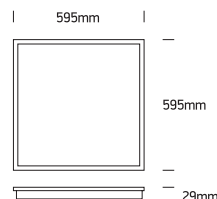

INSTALLATION MANUAL

50140B

ecopanel

80
CRI

CE

RoHS
COMPLIANT

NOT
DIMMABLE

230V | SMD 2835 | 40W | IP20 | Aluminium + Steel
Complete with 850mA driver.

one
LIGHT

A Recessed fitting for 600x600mm T-rail false ceilings.

B Mounting fitting using optional mounting clips 050108.

C Ceiling mount suspended applications using optional kit 050017.

Warnings:

1. Make sure that the product is installed properly before connecting to electricity.
2. Do not cover the fitting.
3. Maintenance and installation should only be carried out by a professional electrician.