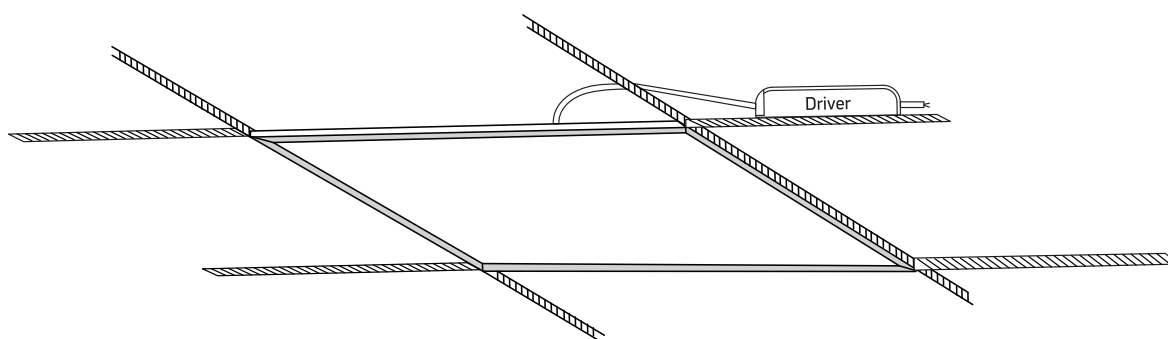

INSTALLATION MANUAL

50140B

ecopanel

80
CRI

CE

RoHS
COMPLIANT

NOT
DIMMABLE

230V | SMD 2835 | 40W | IP20 | Aluminium + Steel
Complete with 850mA driver.

one
LIGHT

A Recessed fitting for 600x600mm T-rail false ceilings.

B Mounting fitting using optional mounting clips 050108.

C Ceiling mount suspended applications using optional kit 050017.

Warnings:

1. Make sure that the product is installed properly before connecting to electricity.
2. Do not cover the fitting.
3. Maintenance and installation should only be carried out by a professional electrician.