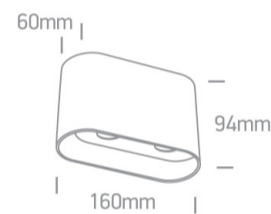

12 Wall & Ceiling>GU10 Decorative Cylinders Aluminium

12205T/W

2x10W MR16 GU10 Ceiling Light.

Complies with standard EN60598-1 and any other specific standards.

Downloads

Dimensions

Physical Specification

Item Group	12 Wall & Ceiling
Family	GU10 Decorative Cylinders Aluminium
Order Code	12205T/W
Colour	White
Material	Aluminium
Shape	Rectangular
Length	160mm
Width	60mm
Height	94mm
Surface Ceiling	Yes
Indoor	Yes
Adjustable	No

Electrical Characteristics

Gear	No
Fitting + Driver	
Input Voltage	100-240V
50 Hz	Yes
60 Hz	Yes
Safety Class	
Power(Watts)	2x10W
IP Rating	IP20
Light Source	Replaceable lamp
Lamp Holder	GU10
Number of Lamps	2
Dimmable	N/A
F Mark	

Illumination Data

Illumination Diagram

Packing Info

Box Length	16,5cm
Box Width	6,5cm
Box Height	10cm
Box Weight	0.685kg
Pcs/Carton	20
Barcode	5291889060581
HS Code	9405409900

Certification & Warranty

Warranty