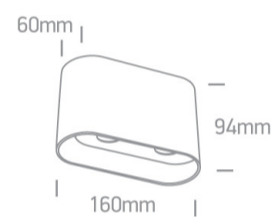

12 Wall &amp; Ceiling&gt;GU10 Decorative Cylinders Aluminium

12205T/B

2x10W MR16 GU10 Ceiling Light.

Complies with standard EN60598-1 and any other specific standards.

## Dimensions

## Physical Specification

Item Group	12 Wall & Ceiling
Family	GU10 Decorative Cylinders Aluminium
Order Code	12205T/B
Colour	Black
Material	Aluminium
Shape	Rectangular
Length	160mm
Width	60mm
Height	94mm
Surface Ceiling	Yes
Indoor	Yes
Adjustable	No

## Packing Info

Box Length	16,5cm
Box Width	6,5cm
Box Height	10cm
Box Weight	0.685kg
Pcs/Carton	20
Barcode	5291889060574
HS Code	9405409900

Certification & Warranty

Warranty

5 Years

Weee Directive

Yes

switch to  
**one light!**