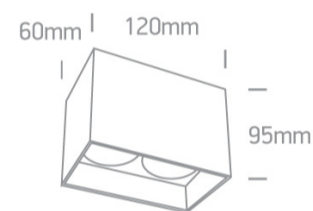

12 Wall & Ceiling>The GU10 Dark Light Aluminium

12205NA/W

2x10W MR16 GU10 White downlight with Black reflector.

Complies with standard EN60598-1 and any other specific standards.

Downloads

Dimensions

Physical Specification

| | |
|-----------------|-------------------------------|
| Item Group | 12 Wall & Ceiling |
| Family | The GU10 Dark Light Aluminium |
| Order Code | 12205NA/W |
| Colour | White |
| Material | Aluminium |
| Shape | Rectangular |
| Length | 120mm |
| Width | 60mm |
| Height | 95mm |
| Surface Ceiling | Yes |
| Indoor | Yes |
| Adjustable | No |

Illumination Data

| | |
|----------------------|---|
| Illumination Diagram |  |
| Dark Light | Yes |

Packing Info

| | |
|------------|---------------|
| Box Length | 9cm |
| Box Width | 9cm |
| Box Height | 10,5cm |
| Box Weight | 0.504kg |
| Pcs/Carton | 24 |
| Barcode | 5291889055518 |
| HS Code | 9405409900 |