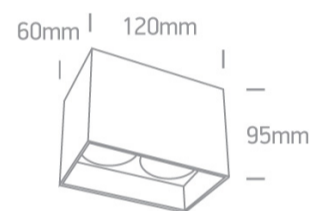

12 Wall &amp; Ceiling&gt;The GU10 Dark Light Aluminium

12205NA/B

2x10W MR16 GU10 Black downlight with Brass reflector.

Complies with standard EN60598-1 and any other specific standards.

## Dimensions

## Physical Specification

Item Group	12 Wall & Ceiling
Family	The GU10 Dark Light Aluminium
Order Code	12205NA/B
Colour	Black
Material	Aluminium
Shape	Rectangular
Length	120mm
Width	60mm
Height	95mm
Surface Ceiling	Yes
Indoor	Yes
Adjustable	No

## Packing Info

Box Length	9cm
Box Width	9cm
Box Height	10,5cm
Box Weight	0.504kg
Pcs/Carton	24
Barcode	5291889055525
HS Code	9405409900

Certification & Warranty

Warranty

5 Years

Weee Directive

Yes

switch to  
**one light!**