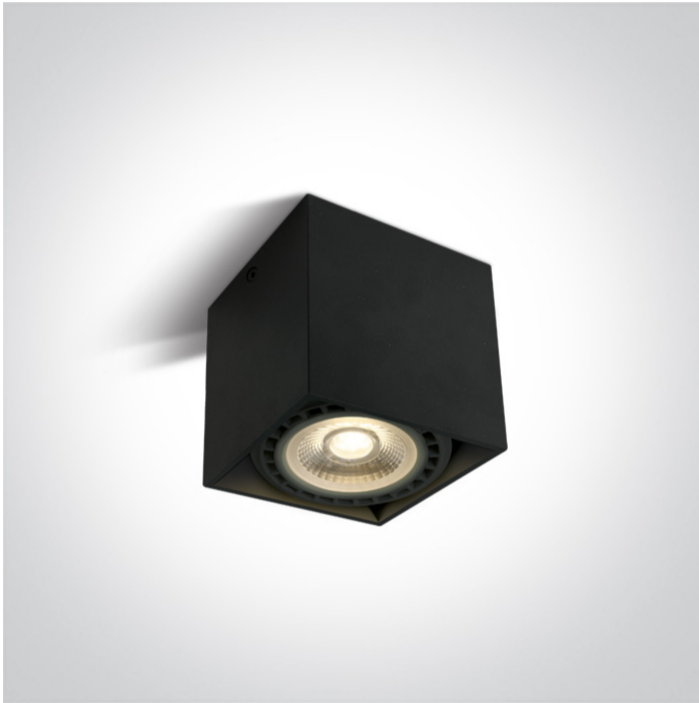

12 Wall & Ceiling>R111 GU10 Ceiling Lights

12144A/B

15W GU10, R111 Ceiling Light.

Complies with standard EN60598-1 and any other specific standards.

Downloads

Dimensions

Physical Specification

Item Group	12 Wall & Ceiling
Family	R111 GU10 Ceiling Lights
Order Code	12144A/B
Colour	Black
Material	Aluminium
Shape	Rectangular
Length	120mm
Width	120mm
Height	115mm
Surface Ceiling	Yes
Indoor	Yes
Adjustable	No

Electrical Characteristics

Gear	No
Fitting + Driver	
Input Voltage	100-240V
50 Hz	Yes
60 Hz	Yes
Safety Class	
Power(Watts)	15W
IP Rating	IP20
Light Source	Replaceable lamp
Lamp Holder	GU10
Number of Lamps	1
Dimmable	N/A
F Mark	