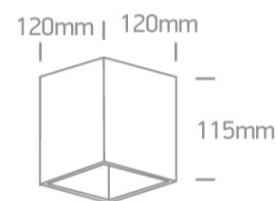

12 Wall & Ceiling>R111 GU10 Ceiling Lights

12144A/B

15W GU10, R111 Ceiling Light.

Complies with standard EN60598-1 and any other specific standards.

Downloads

Dimensions

Physical Specification

Item Group	12 Wall & Ceiling
Family	R111 GU10 Ceiling Lights
Order Code	12144A/B
Colour	Black
Material	Aluminium
Shape	Rectangular
Length	120mm
Width	120mm
Height	115mm
Surface Ceiling	Yes
Indoor	Yes
Adjustable	No

Illumination Data

Illumination Diagram

Packing Info

Box Length	12,5cm
Box Width	12,5cm
Box Height	12,5cm
Box Weight	0.565kg
Pcs/Carton	20
Barcode	5291889060635
HS Code	9405409900

Certification & Warranty

Warranty