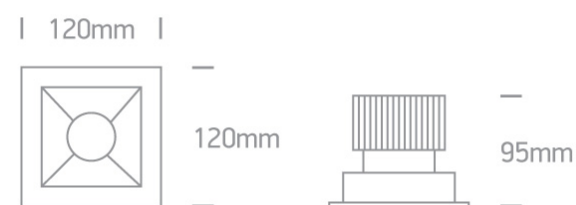

06 Downlights Fixed LED>Shop Square Boxes

50120B/B/W

20W downlight LED, shop square boxes range IP20, ideal for commercial applications such as offices, galleries and showrooms.

Supplied with 500mA non-dimmable LED driver.

Complies with standard EN60598-1 and any other specific standards.

Downloads

Dimensions

Physical Specification

Item Group	06 Downlights Fixed LED
Family	Shop Square Boxes
Order Code	50120B/B/W
Colour	Black
Material	Aluminium
Shape	Rectangular
Length	120mm
Width	120mm
Height	95mm
Cutout Hole Width	105mm
Cutout Hole Length	105mm
Recessed Ceiling	Yes

Depth Required

120mm

Завантажено з mamadecor.ua

Indoor

Yes

Adjustable

No

Electrical Characteristics

Colour Temperature	3000K
Lumen Output	1700lm
Light Efficiency	85lm/W
CRI	80
Beam Angle	30°
Illumination Diagram	

Packing Info

Box Length	14cm
Box Width	14cm
Box Height	11cm
Pcs/Carton	20
Barcode	5291889061380
HS Code	9405409900