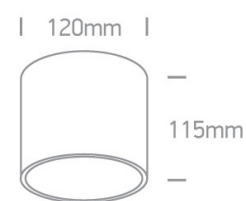

12 Wall & Ceiling>R111 GU10 Ceiling Lights

12144/B

15W GU10, R111 Ceiling Light.

Complies with standard EN60598-1 and any other specific standards.

Downloads

Dimensions

Physical Specification

Item Group	12 Wall & Ceiling
Family	R111 GU10 Ceiling Lights
Order Code	12144/B
Colour	Black
Material	Aluminium
Shape	Circular
Height	115mm
Diameter	120mm
Surface Ceiling	Yes
Indoor	Yes
Adjustable	No

Illumination Diagram

Packing Info

Box Length

12,5cm

Box Width

12,5cm

Box Height

12,5cm