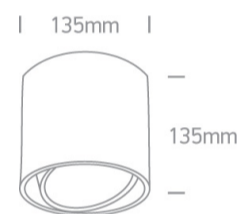

## Dimensions

## Physical Specification

Item Group	12 Wall & Ceiling
Family	Adjustable Ceiling Lights
Order Code	12142/W
Colour	White
Material	Aluminium
Shape	Circular
Height	135mm

Diameter	135mm
Surface Ceiling	Yes
Indoor	Yes
Adjustable	2 Directions