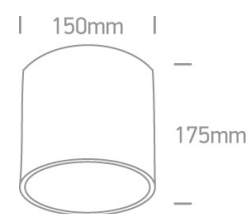

12 Wall & Ceiling > Adjustable Ceiling Lights

12140/G

75w PAR30 E27 Adjustable Ceiling Light.

Complies with standard EN60598-1 and any other specific standards.

Downloads

Dimensions

Gallery

Physical Specification

Material

Die Cast

Shape

Circular

Height

150mm

Diameter	175mm
Surface Ceiling	Yes
Indoor	Yes
Adjustable	2 Directions

Electrical Characteristics