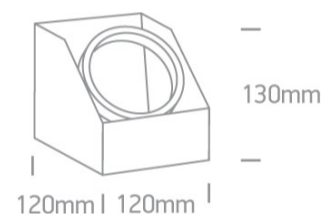

12 Wall & Ceiling > Adjustable Ceiling Lights

12138G/W

75w R111 GU10 Die Cast Adjustable Ceiling Light, IP20.

Complies with standard EN60598-1 and any other specific standards.

Downloads

Dimensions

Physical Specification

Item Group	12 Wall & Ceiling
Family	Adjustable Ceiling Lights
Order Code	12138G/W
Colour	White
Material	Die Cast
Shape	Circular
Height	130mm
Diameter	120mm
Surface Ceiling	Yes
Indoor	Yes
Adjustable	1 Direction