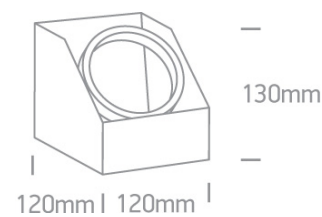

12 Wall &amp; Ceiling&gt;Adjustable Ceiling Lights

12138G/G

75w R111 GU10 Die Cast Adjustable Ceiling Light, IP20.

Complies with standard EN60598-1 and any other specific standards.

## Dimensions

## Physical Specification

Item Group	12 Wall & Ceiling
Family	Adjustable Ceiling Lights
Order Code	12138G/G
Colour	Grey
Material	Die Cast
Shape	Circular
Height	130mm
Diameter	120mm
Surface Ceiling	Yes
Indoor	Yes
Adjustable	1 Direction