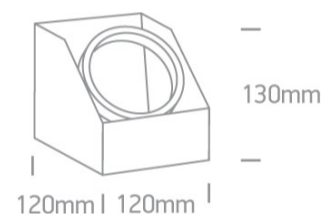

12 Wall & Ceiling>Adjustable Ceiling Lights

12138G/B

75w R111 GU10 Die Cast Adjustable Ceiling Light, IP20.

Complies with standard EN60598-1 and any other specific standards.

Downloads

Dimensions

Physical Specification

Item Group	12 Wall & Ceiling
Family	Adjustable Ceiling Lights
Order Code	12138G/B
Colour	Black
Material	Die Cast
Shape	Circular
Height	130mm
Diameter	120mm
Surface Ceiling	Yes
Indoor	Yes
Adjustable	1 Direction