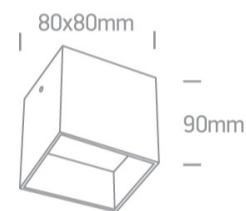

12 Wall & Ceiling>The GU10 & G9 Ceiling Lights

12134/AL

50W MR16 GU10 Ceiling Light Natural Aluminium.

Complies with standard EN60598-1 and any other specific standards.

Downloads

Dimensions

Physical Specification

Item Group	12 Wall & Ceiling
Family	The GU10 & G9 Ceiling Lights
Order Code	12134/AL
Colour	Aluminium
Material	Natural Aluminium
Shape	Circular
Surface Ceiling	Yes
Indoor	Yes
Adjustable	No

Electrical Characteristics

Box Width

9cm

Box Height

10cm

Box Weight

0.410kg

Pcs/Carton

20