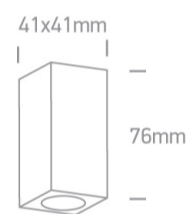

12 Wall & Ceiling>The GU10 & G9 Ceiling Lights

12132/AL

50w MR16 GU10 Ceiling Light.

Complies with standard EN60598-1 and any other specific standards.

Downloads

Dimensions

Physical Specification

Item Group	12 Wall & Ceiling
Family	The GU10 & G9 Ceiling Lights
Order Code	12132/AL
Colour	Aluminium
Material	Natural Aluminium
Shape	Rectangular
Length	41mm
Width	41mm
Height	76mm
Surface Ceiling	Yes
Indoor	Yes
Adjustable	No

Illumination Data

Illumination Diagram

Packing Info

Box Weight	0.300kg
Pcs/Carton	50
Barcode	5291889019671
HS Code	9405413990

Certification & Warranty

Warranty

3 Years

Weee Directive