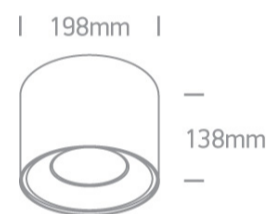

Downloads

Dimensions

Physical Specification

Item Group	13 Wall & Ceiling LED
Family	The COB LED Indoor Cylinders Aluminium
Order Code	12130LA/W/W
Colour	White
Material	Aluminium
Shape	Circular
Height	138mm
Diameter	198mm
Surface Wall	Yes
Indoor	Yes
Adjustable	No

0,9

Constant Current	Yes
700mA	27-42V
IP Rating	IP20
Safety Class	
Dimmable	No
Housing Material	Plastic

Illumination Data

Colour Temperature	3000K
Lumen Output	2500lm
Light Efficiency	83,33lm/W
CRI	80
Beam Angle	50°
Illumination Diagram	