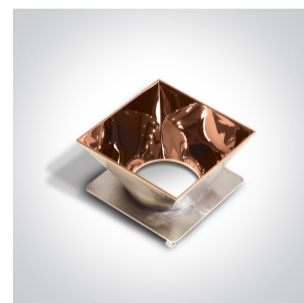

01 Recessed Spots Fixed > The Trimless Chill Out Range Square

50105RM

Trimless Recessed dark light MR16 spot with interchangeable reflector and GU10 lampholder.

Reflector must be order seperately.

Complies with standard EN60598-1 and any other specific standards.

Downloads

Dimensions

Gallery

Must be ordered separately

050098/B

050098/BS

050098/C

050098/CU

050098/G

050098/GL

050098/W

Physical Specification

Item Group	01 Recessed Spots Fixed
Family	The Trimless Chill Out Range Square
Order Code	50105RM
Colour	White
Material	Die Cast
Shape	Rectangular
Length	75mm
Width	75mm
Height	55mm
Cutout Hole Width	85mm
Cutout Hole Length	75mm
Recessed trimless ceiling	Yes
Depth Required	130mm
Indoor	Yes
Adjustable	No