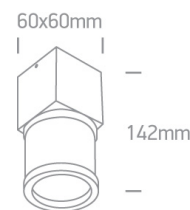

12 Wall &amp; Ceiling&gt;The GU10 &amp; G9 Ceiling Lights

12124/AL

35w MR16 GU10 Ceiling Light Natural Aluminium.

Complies with standard EN60598-1 and any other specific standards.

## Dimensions