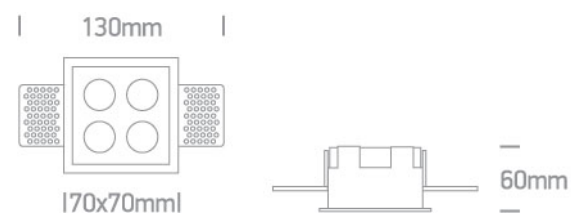

New 2022 Edition 3>Recessed Spots Fixed LED

50110HTR/W/W

10W Trimless Dark light recessed spot, IP20.

Complete with 700mA driver.

Complies with standard EN60598-1 and any other specific standards.

Downloads

Dimensions

Physical Specification

Item Group	New 2022 Edition 3
Family	Recessed Spots Fixed LED
Order Code	50110HTR/W/W
Colour	White
Material	Aluminium
Shape	Rectangular
Length	70mm
Width	70mm
Height	60mm
Cutout Hole Width	72mm
Cutout Hole Length	72mm
Recessed trimless ceiling	Yes

Depth Required	100mm
Indoor	Yes
Adjustable	No

100mm
Yes
No

Electrical Characteristics

Gear

External-Included

Fitting + Driver

Input Voltage	220-240V
Safety Class	
Power(Watts)	10W
IP Rating	IP20
Light Source	LED built in
Dimmable	No

Illumination Data

Colour Temperature	3000K
Lumen Output	700lm
Light Efficiency	70lm/W
CRI	90
Beam Angle	38°
Illumination Diagram	
Dark Light	Yes

Packing Info

Pcs/Carton	40
Barcode	5291889074885
HS Code	9405413990