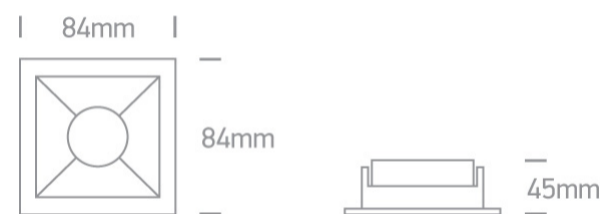

01 Recessed Spots Fixed > The Chill Out Range Square

50105M/B/BS

Black Body Brass Reflector Dark Light Recessed MR16 spot with GU10 lampholder.

Complies with standard EN60598-1 and any other specific standards.

Downloads

Dimensions

Physical Specification

Item Group	01 Recessed Spots Fixed
Family	The Chill Out Range Square
Order Code	50105M/B/BS
Colour	Black-Brass
Material	Aluminium
Shape	Rectangular
Length	84mm
Width	84mm
Height	45mm
Cutout Hole Width	76mm
Cutout Hole Length	76mm
Recessed Ceiling	Yes

Depth Required	130mm
Indoor	Yes
Adjustable	No

Electrical Characteristics

Gear	No
------	----

Fitting + Driver

Input Voltage	100-240V
50 Hz	Yes
60 Hz	Yes
Safety Class	
Power(Watts)	10W
IP Rating	IP20
Light Source	Replaceable lamp
Lamp Holder	GU10
Number of Lamps	1
Dimmable	N/A
Cable Length	15cm
F Mark	

Illumination Data

Illumination Diagram	
Dark Light	Yes

Packing Info

Box Length	10cm
Box Width	10cm
Box Height	10cm
Box Weight	0,183kg

Pcs/Carton

50

Завантажено з mamadecor.ua

Barcode